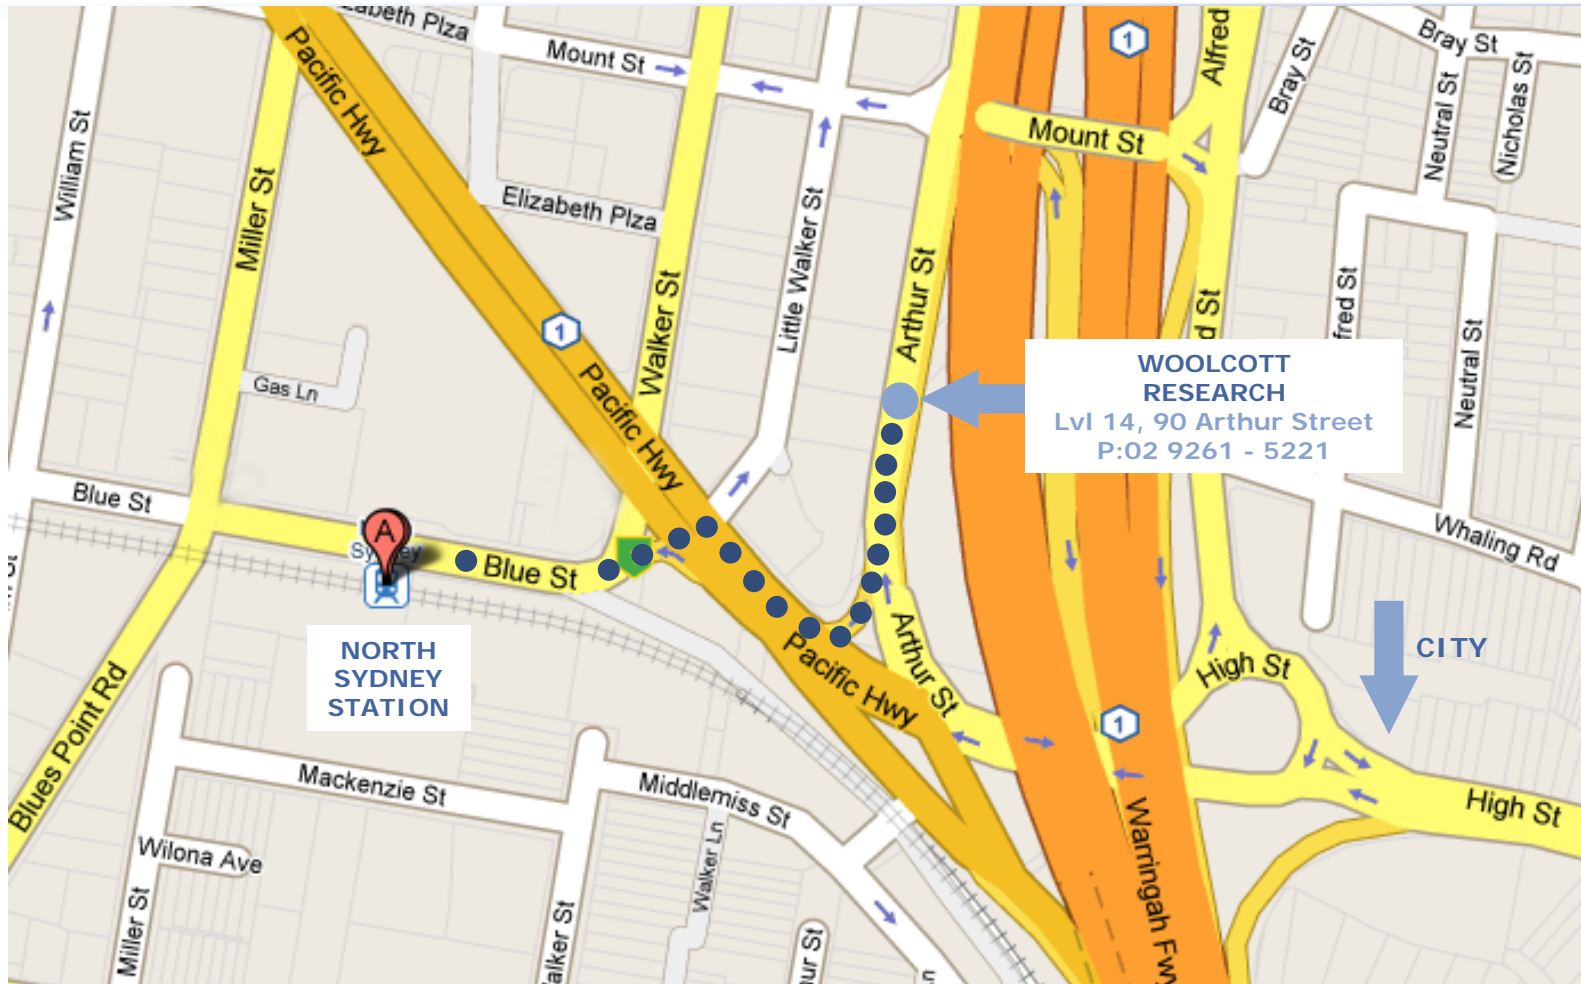

Directions to 90 Arthur Street

Trains and Buses: North Sydney Station (indicated by A)

Walk from Station: Walk down Blue Street, cross over the Pacific Hwy and follow Arthur Street (runs parallel to the Warringah Fwy) until you reach 90 Arthur Street and catch the lift up to Level 14